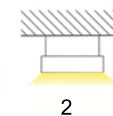

AIRBLOW and AIRBLOW RGB could be supply with different lenght; single mount way or multiple one.

OPZIONI DISPONIBILI – AVAILABLE OPTION

COLORE DEI LED – LED COLOUR

MONTAGGIO - ASSEMBLY OPTION

VARIE - VARIOUS

DISEGNI MECCANICI – MECHANICAL DRAWING

AIRBLOW e AIRBLOW RGB

CARATTERISTICHE TECNICHE – TECHNICAL CHARACTERISTICS

Prodotto Product	AIRBLOW			AIRBLOW RGB
Numero LED LED Number	1			1
Luminosità Brightness	135 lm*	130 lm*	97 lm*	120 lm
Alimentazione Input Voltage	350 mA			5V
Consumo Consumption	3W			3W